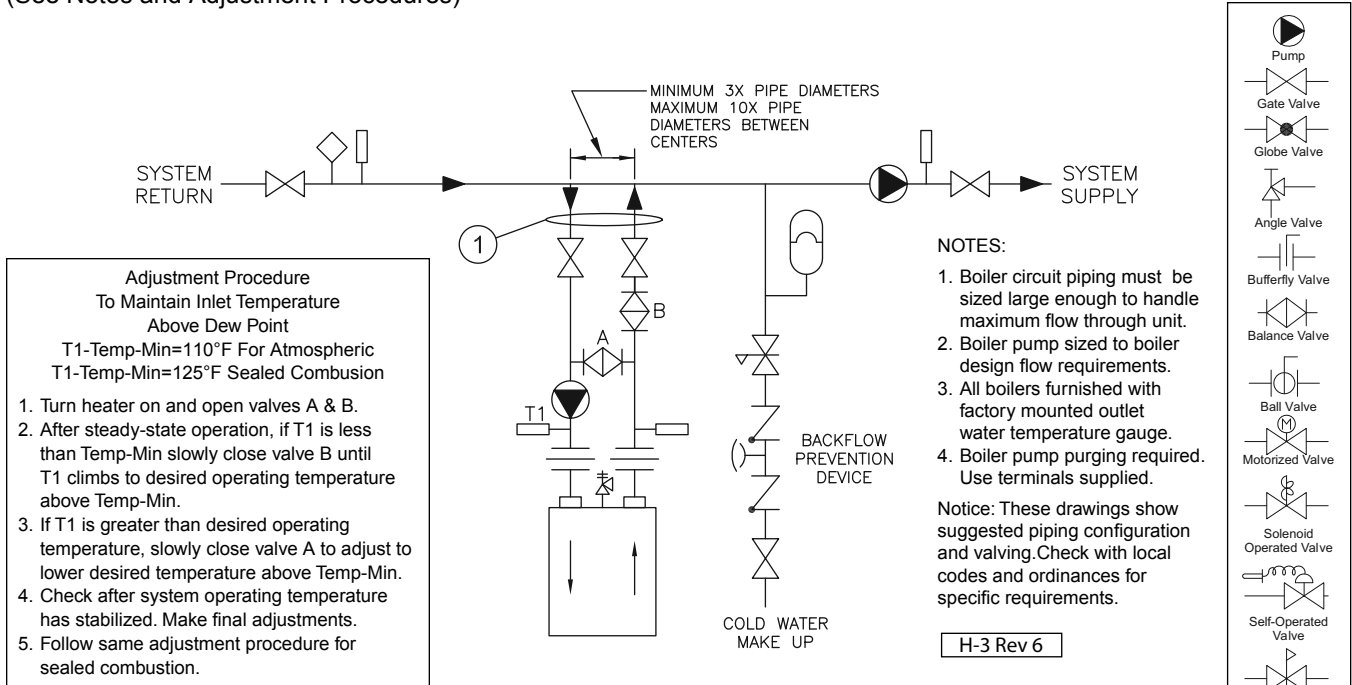

FUTERA II INSTALLATION AND OPERATION INSTRUCTIONS

Figure 14A - Low Temperature Boiler Piping
(See Notes and Adjustment Procedures)

Notice: These drawings show suggested piping configuration and valving. Check with local codes and ordinances for specific requirements.