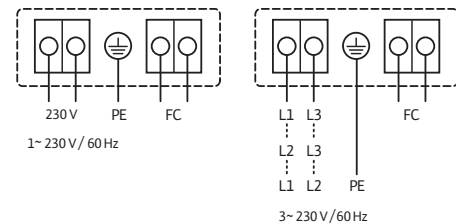

ECM Motor Data (Single Motor Operation)

Model	hp	Speed	Watts	FLA
		RPM	W	1~230V
Stratos D 2x3-40	0.469	1400 - 4600	25-470	0.20-2.05

*NOTE: Three phase connections are subject to local electrical codes