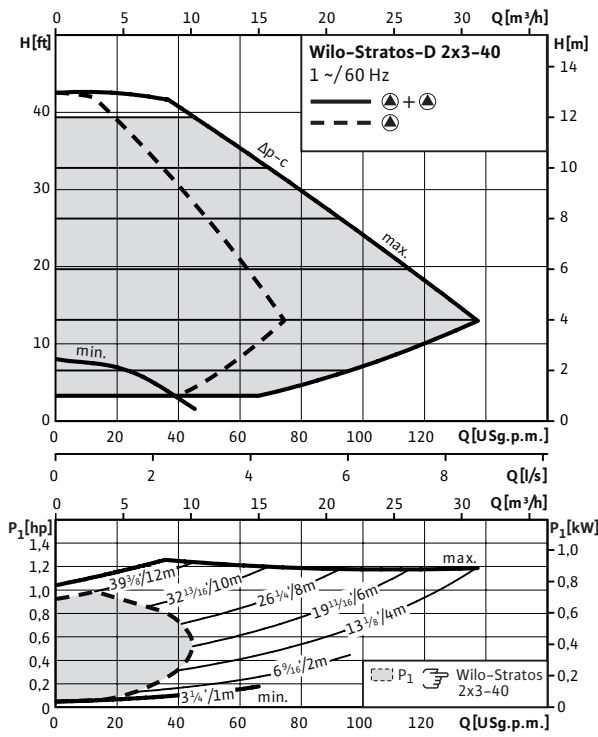

Submittal Data Sheet

Wilco Stratos D - High Efficiency Circulators

Stratos D 2x3-40

Project:	
Engineer:	
Contractor:	
Submitted By:	Date:
Approved By:	Date:

Tag #	Model #	Flow	Head	Control Mode	Cycle	Phase	Voltage
	Stratos D 2x3-40				60Hz	1	230V

Technical Data

Liquid Temp Range	14°F to 230°F (-10°C to 110°C)
Max Temperature	104°F (40°C)
Min. Suction Pressure (122°F)	7.1 PSI
Min. Suction Pressure (203°F)	17.1 PSI
Min. Suction Pressure (230°F)	25.6 PSI

Dimensions & Weights

Dimensions and Weights

Model	Dimensions - Inches (mm)				Weight - lbs (kg)
	b ₁	b ₂	b ₄	b ₅	
Stratos D 2x3-40	5 ¹⁵ / ₁₆	5 ¹¹ / ₁₆	5 ¹¹ / ₁₆	5 ¹¹ / ₁₆	41.9
	(151)	(144)	(145)	(145)	(19)