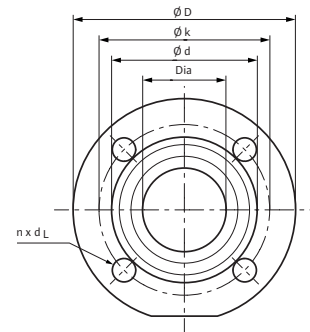

Dimensions & Weights

Dimensions and Weights

Model	Dimensions - Inches (mm)				Weight - lbs (kg)
	b ₁	b ₂	b ₄	b ₅	
Stratos D 2x3-40	5 ¹⁵ / ₁₆	5 ¹¹ / ₁₆	5 ¹¹ / ₁₆	5 ¹¹ / ₁₆	41.9
	(151)	(144)	(145)	(145)	(19)

Flange Dimensions

Dia.	Dimensions - Inches (mm)			
	∅D	∅d	∅k	n x d _L
2"	5 ¹ / ₄	3 ⁷ / ₁₆	4	4 x ∅ ⁹ / ₁₆
	(133)	(87)	(102)	(4 x ∅ 14)

ECM Motor Data (Single Motor Operation)

Model	hp	Speed	Watts	FLA
		RPM	W	1~230V
Stratos D 2x3-40	0.469	1400 - 4600	25-470	0.20-2.05