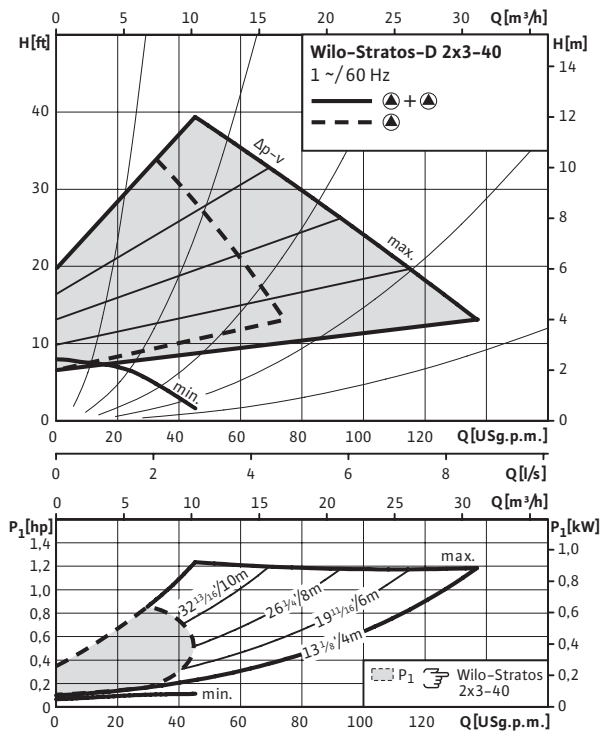

Submittal Data Sheet

Wilco Stratos D - High Efficiency Circulators

Stratos D 2x3-40

Project:	
Engineer:	
Contractor:	
Submitted By:	Date:
Approved By:	Date:

Tag #	Model #	Flow	Head	Control Mode	Cycle	Phase	Voltage
	Stratos D 2x3-40				60Hz	1	230V

Dimensions & Weights

Dimensions and Weights

Model	Dimensions - Inches (mm)				Weight - lbs (kg)
	b ₁	b ₂	b ₄	b ₅	
Stratos D 2x3-40	5 ¹⁵ / ₁₆	5 ¹¹ / ₁₆	5 ¹¹ / ₁₆	5 ¹¹ / ₁₆	41.9
	(151)	(144)	(145)	(145)	(19)