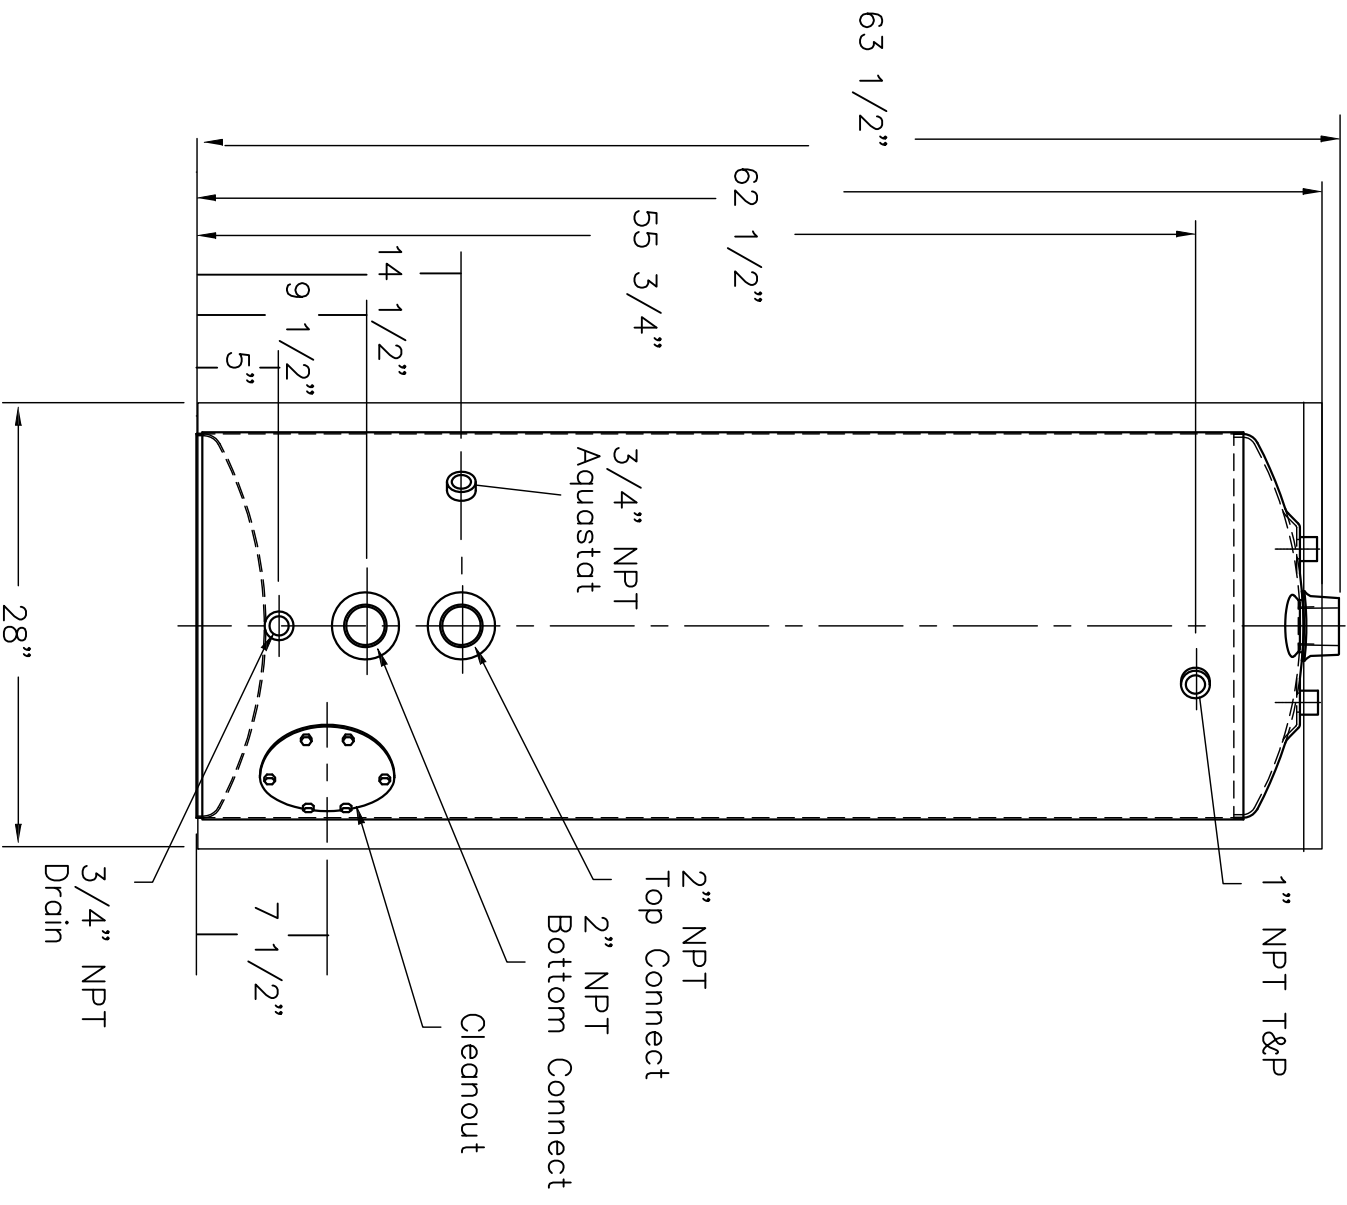

2" NPT
Hot Water Outlet

V120J (JS-28-120)
125 psi 225 lbs

1" NPT T&P

2" NPT
Top Connect

2" NPT
Bottom Connect

Cleanout

3/4" NPT
Drain

3/4" NPT
Aquastat

63 1/2"

62 1/2"

55 3/4"

14 1/2"

9 1/2"

5"

7 1/2"

28"