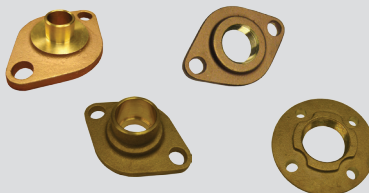

Wilo Jet Connect™ Flanges & Accessories

Product Brochure

Wilo Jet Connect™

Flanges & Accessories

Never miss your connection again!

WILO Jet Connect™

Cast Iron Flanges

- » Residential FNPT ductile iron flanges (¾", 1", 1¼", 1½")
- » HV cast iron FNPT flanges (1", 1½", 2")
- » Wilo ductile iron FNPT "Check Flange" kit (¾", 1", 1¼")

Bronze Flanges

- » Residential FNPT bronze flanges (¾", 1", 1¼")
- » Residential SWT bronze flanges (¾", 1")
- » HV bronze flanges (1", 1¼, 2")
- » "Street Brass" flange (¾")

Bronze Unions

- » FNPT Union (¾", 1")
- » SWT Union (¾", 1")

Swivel Flange Ball Valves

- » Residential FNPT/SWT w check (¾", 1", 1¼", 1½")
- » Residential FNPT/SWT w purge and check (¾", 1", 1¼", 1½")
- » HV FNPT/SWT (1¼", 1½")
- » HV SWT w purge (1¼", 1½")

Purge Stations

- » C x C w ¼" turn boiler drain (¾", 1")
- » C x F w ¼" turn boiler drain (¾")

Jet Connect Fitting Pack

- » ½" SWT x FNPT (2)
- » ¾" SWT x FNPT (2)
- » ¾" SWT x ½" reducing bushings FNPT (2)
- » ¾" Street hub copper unions