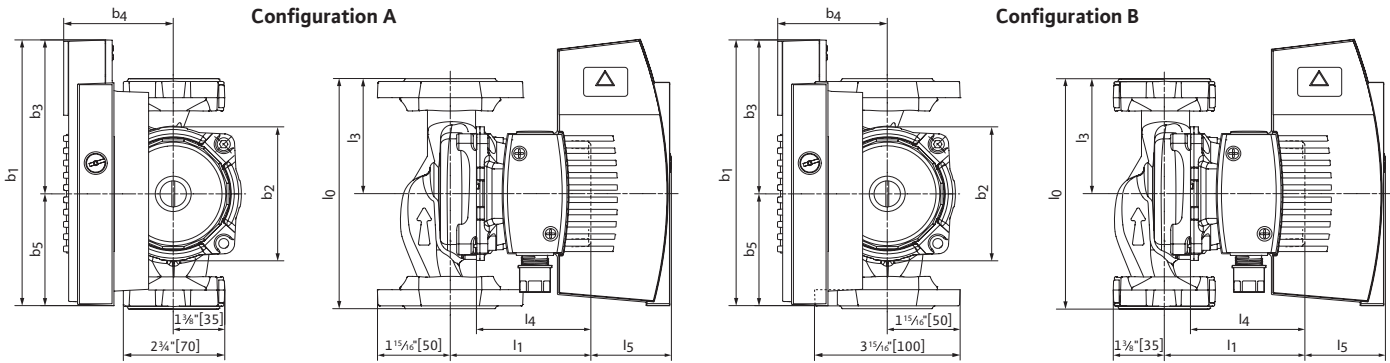

Dimensions & Weights

Dimensions and Weights

Model	Dimensions - Inches (mm)										Weight - lbs (kg)
	l_0	b_1	b_2	b_3	b_4	b_5	l_1	l_3	l_4	l_5	
ECO 16 RFC	6 1/2	7 5/16	3 15/16	4 1/4	2 15/16	3 1/16	3 15/16	3 3/16	3 1/16	2 3/16	7.72
	(162)	(185.5)	(93.5)	(107.5)	(75)	(78)	(100)	(81)	(78)	(55)	(3.50)

Flange Dimensions

Pipe Dia.	Dimensions - Inches (mm)			
	$\varnothing D$	$\varnothing d$	$\varnothing k$	$n \times d_L$
3/4" - 1 1/2"	3 15/16 (100)	2 11/16 (68)	3 1/8 (80)	2 x $\varnothing 1/2$ (2 x $\varnothing 12$)