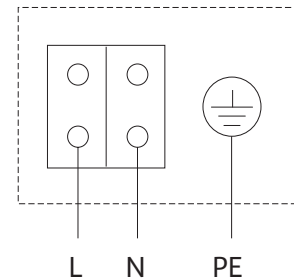

Motor Data

Model	hp	RPM	Speed	Watts	FLA
ECO 16 RFC	1/25	1500-3400		5.8-59.0	0.10-0.90