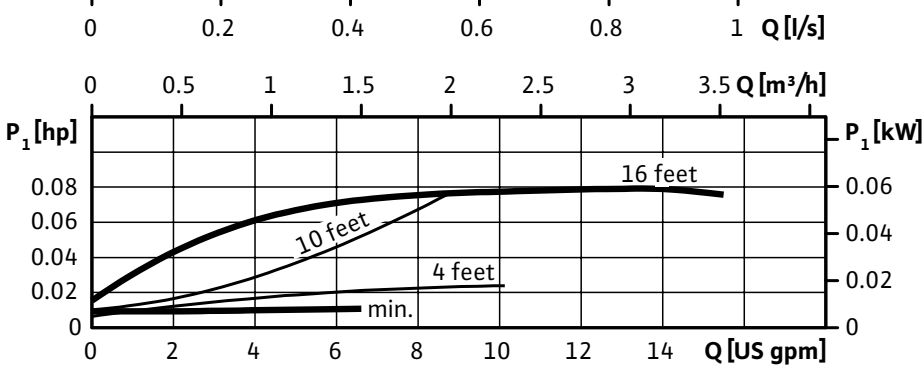

Materials of Construction	
Pump Housing	Cast iron (EN-GJL 200)
Rotating flange	Cast iron (FGS 250)
Impeller	Reinforced plastics PPS (polypropylene)
Shaft	Stainless steel (X30 Cr13 or X46 Cr13)
Bearing	Carbon, metal impregnated
Check valve	Glass filled Noryl + EPDM rubber

Technical Data	
Fluid Temp Range	60°F to 230°F (15°C to 110 °C)
Ambient Temp Range	14°F to 104°F (-10°C to 40 °C)
Electrical Connections	1-115
Max Working Pressure	145 PSI
Min. Inlet Pressure (122°F)	1.0 PSI
Min. Inlet Pressure (203°F)	4.3 PSI
Min. Inlet Pressure (230°F)	14.0 PSI

Applications	
• Heating Systems	• HVAC Applications
• Residential Heating	• Water/Glycol up to 50%
• Solar Systems	• Geothermal Systems