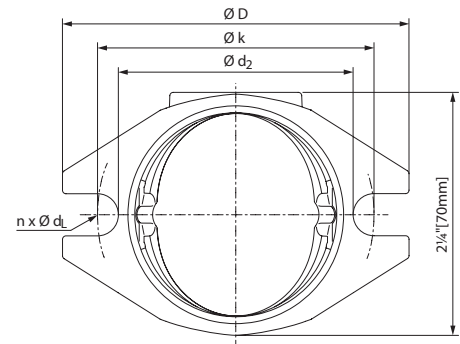

Dimensions & Weights

Dimensions and Weights

Model	Dimensions - Inches (mm)										Weight - lbs (kg)
	l_0	b_1	b_2	b_3	b_4	b_5	l_1	l_3	l_4	l_5	
ECO 16 RFC	6 1/2	7 5/16	3 15/16	4 1/4	2 15/16	3 1/16	3 15/16	3 3/16	3 1/16	2 3/16	7.72
	(162)	(185.5)	(93.5)	(107.5)	(75)	(78)	(100)	(81)	(78)	(55)	(3.50)

Flange Dimensions

Pipe Dia.	Dimensions - Inches (mm)			
	$\varnothing D$	$\varnothing d$	$\varnothing k$	$n \times d_L$
3/4" - 1 1/2"	3 15/16 (100)	2 11/16 (68)	3 1/8 (80)	2 x $\varnothing 1/2$ (2 x $\varnothing 12$)