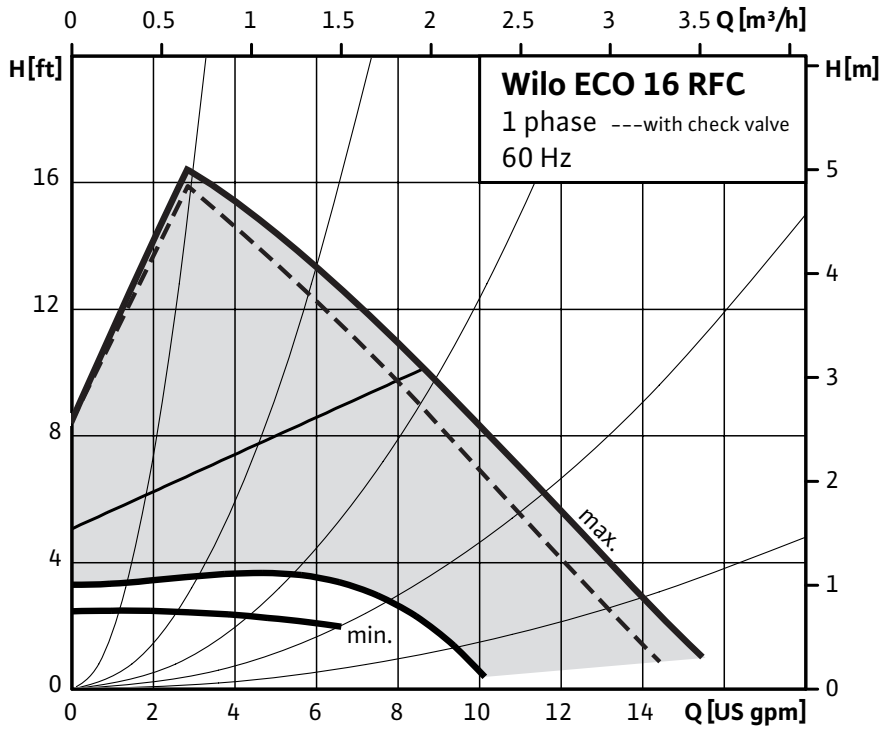

Submittal Data Sheet

Wilo ECO RFC - Residential High Efficiency Circulator

ECO 16 RFC

Project:	
Engineer:	
Contractor:	
Submitted By:	Date:
Approved By:	Date:

Tag #	Model #	Check Valve	Flow	Head	Phase	Voltage	Cycle
	ECO 16 RFC				1	115	60Hz

Materials of Construction	
Pump Housing	Cast iron (EN-GJL 200)
Rotating flange	Cast iron (FGS 250)
Impeller	Reinforced plastics PPS (polypropylene)
Shaft	Stainless steel (X30 Cr13 or X46 Cr13)
Bearing	Carbon, metal impregnated
Check valve	Glass filled Noryl + EPDM rubber

Technical Data	
Fluid Temp Range	60°F to 230°F (15°C to 110 °C)
Ambient Temp Range	14°F to 104°F (-10°C to 40 °C)
Electrical Connections	1-115
Max Working Pressure	145 PSI
Min. Inlet Pressure (122°F)	1.0 PSI
Min. Inlet Pressure (203°F)	4.3 PSI
Min. Inlet Pressure (230°F)	14.0 PSI

Dimensions & Weights

Dimensions and Weights

Model	Dimensions - Inches (mm)										Weight - lbs (kg)
	l_0	b_1	b_2	b_3	b_4	b_5	l_1	l_3	l_4	l_5	
ECO 16 RFC	6 1/2	7 5/16	3 15/16	4 1/4	2 15/16	3 1/16	3 15/16	3 3/16	3 1/16	2 3/16	7.72
	(162)	(185.5)	(93.5)	(107.5)	(75)	(78)	(100)	(81)	(78)	(55)	(3.50)